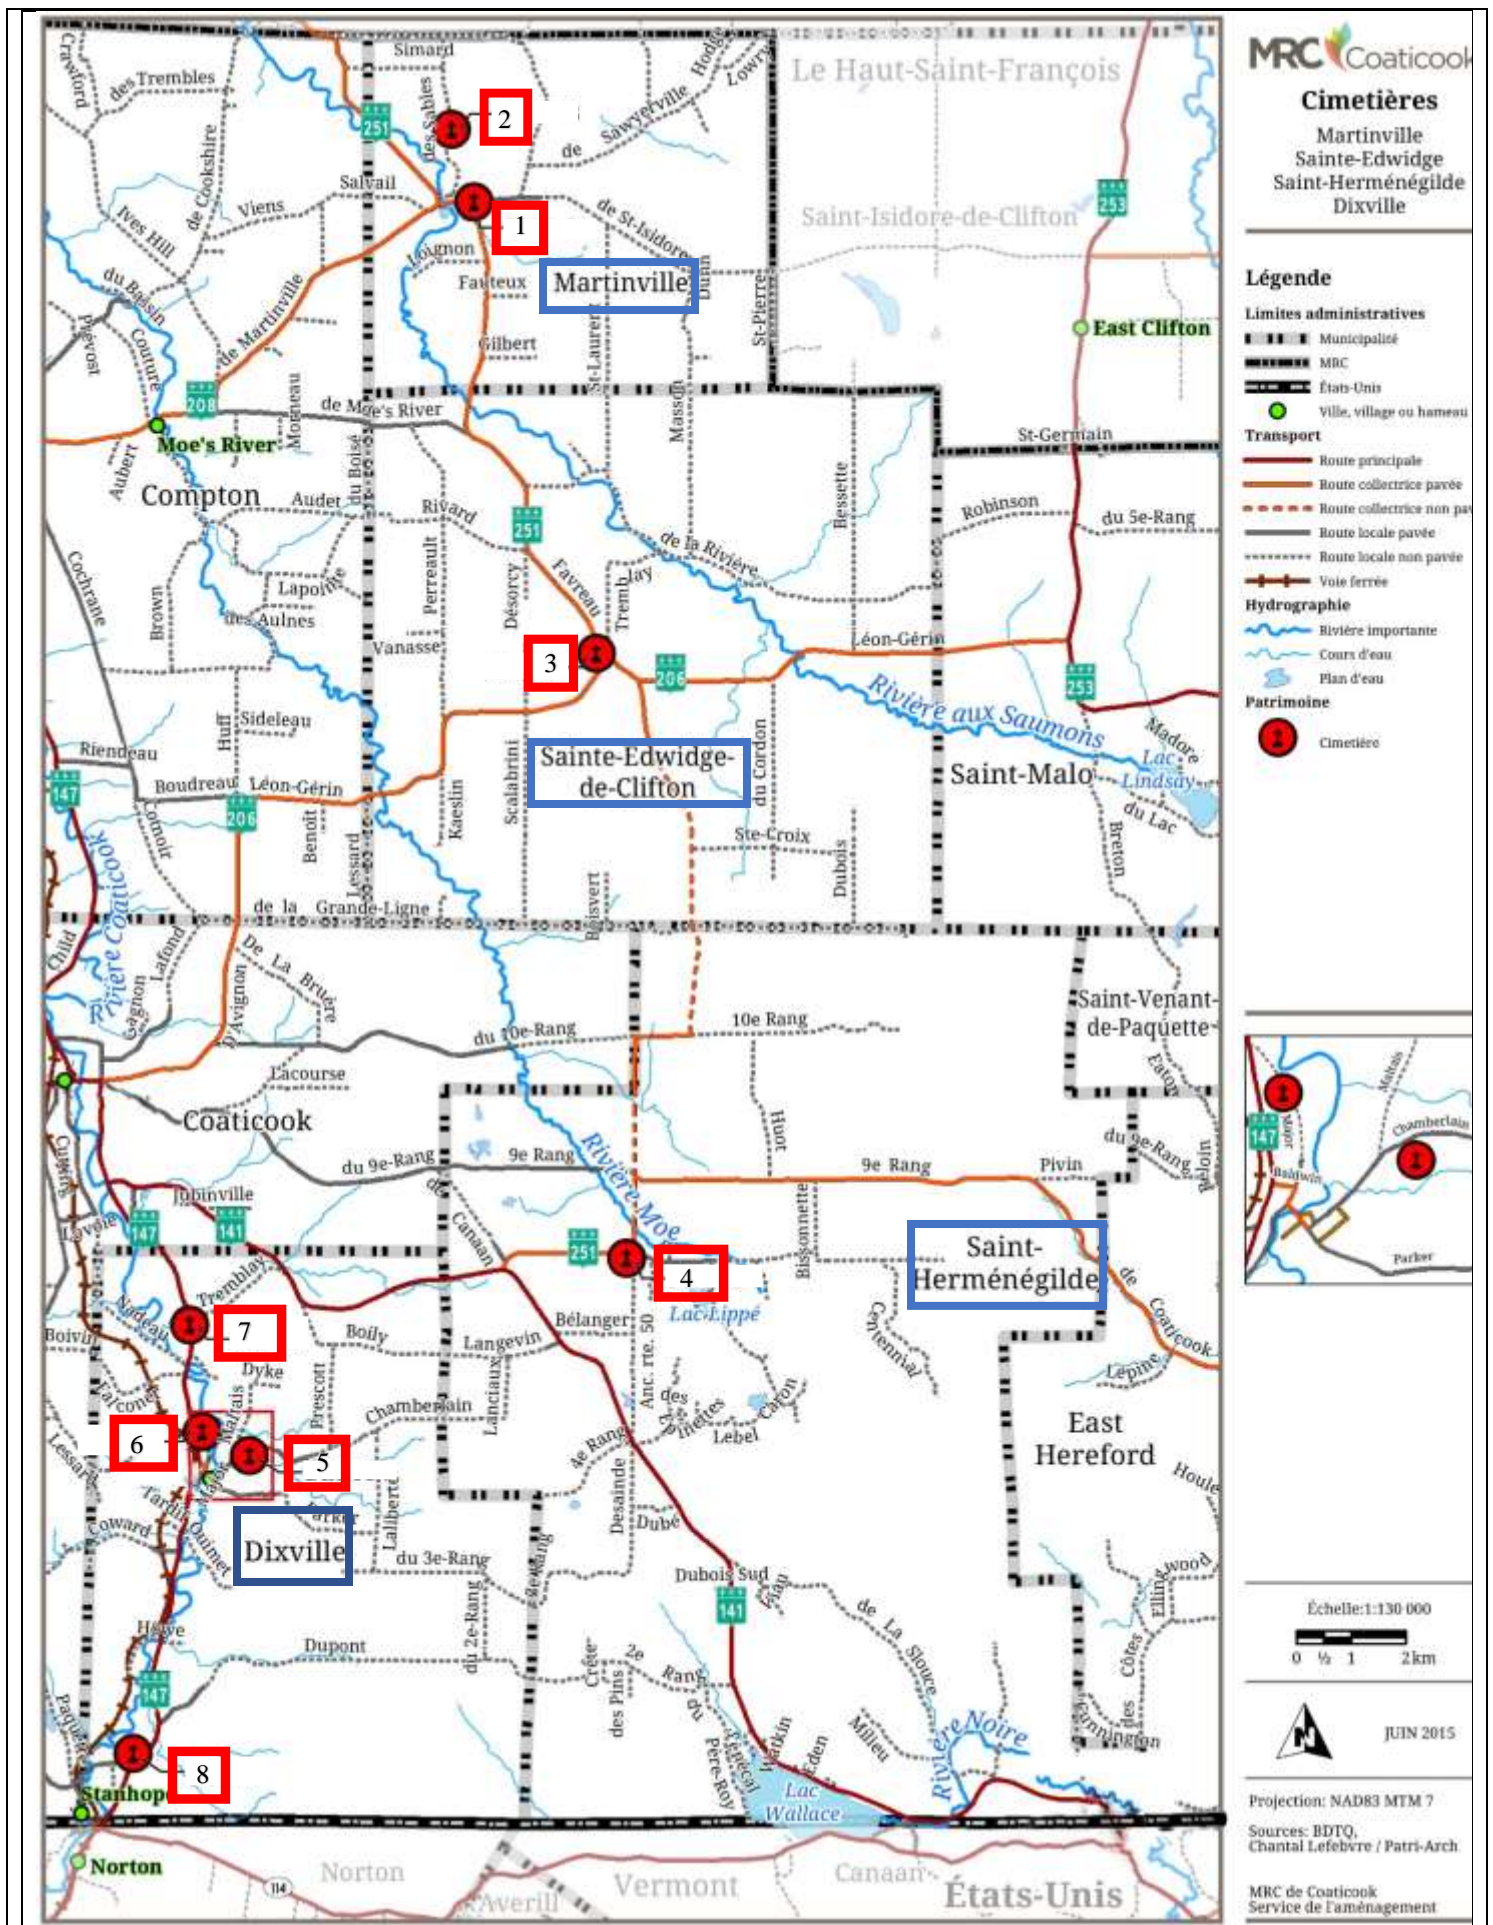

CIRCUIT: MARTINVILLE (MAR) – STE EDWIDGE (STE) – ST-HERMÉNÉGILDE (STH) – DIXVILLE (DIX)

1	MAR	Martinville Cemetery	RUE Principale Est / Rte 251	45.27793°	71.04762°
2	MAR	Cimetière Saint-Martin	Rue des Sables	45.28985°	71.71985°
3	STE	Cimetière Sainte-Edwidge	Chemin Favreau	45.20417°	71.68343°
4	STH	Cimetière Saint-Herménégilde	Rue Principale	45.10505°	71.67463°
5	DIX	Cimetière Saint-Mathieu	Chemin Chamberlain	45.07163°	71.76163°
6	DIX	Dixville Cemetery	Major (chemin)	45.07505°	71.77197°
7	DIX	Crooker Cemetery	Route 147	45.09223°	71.77550°
8	DIX	Marsh Cemetery	Chemin de Stanhope	45.02203°	71.78732°